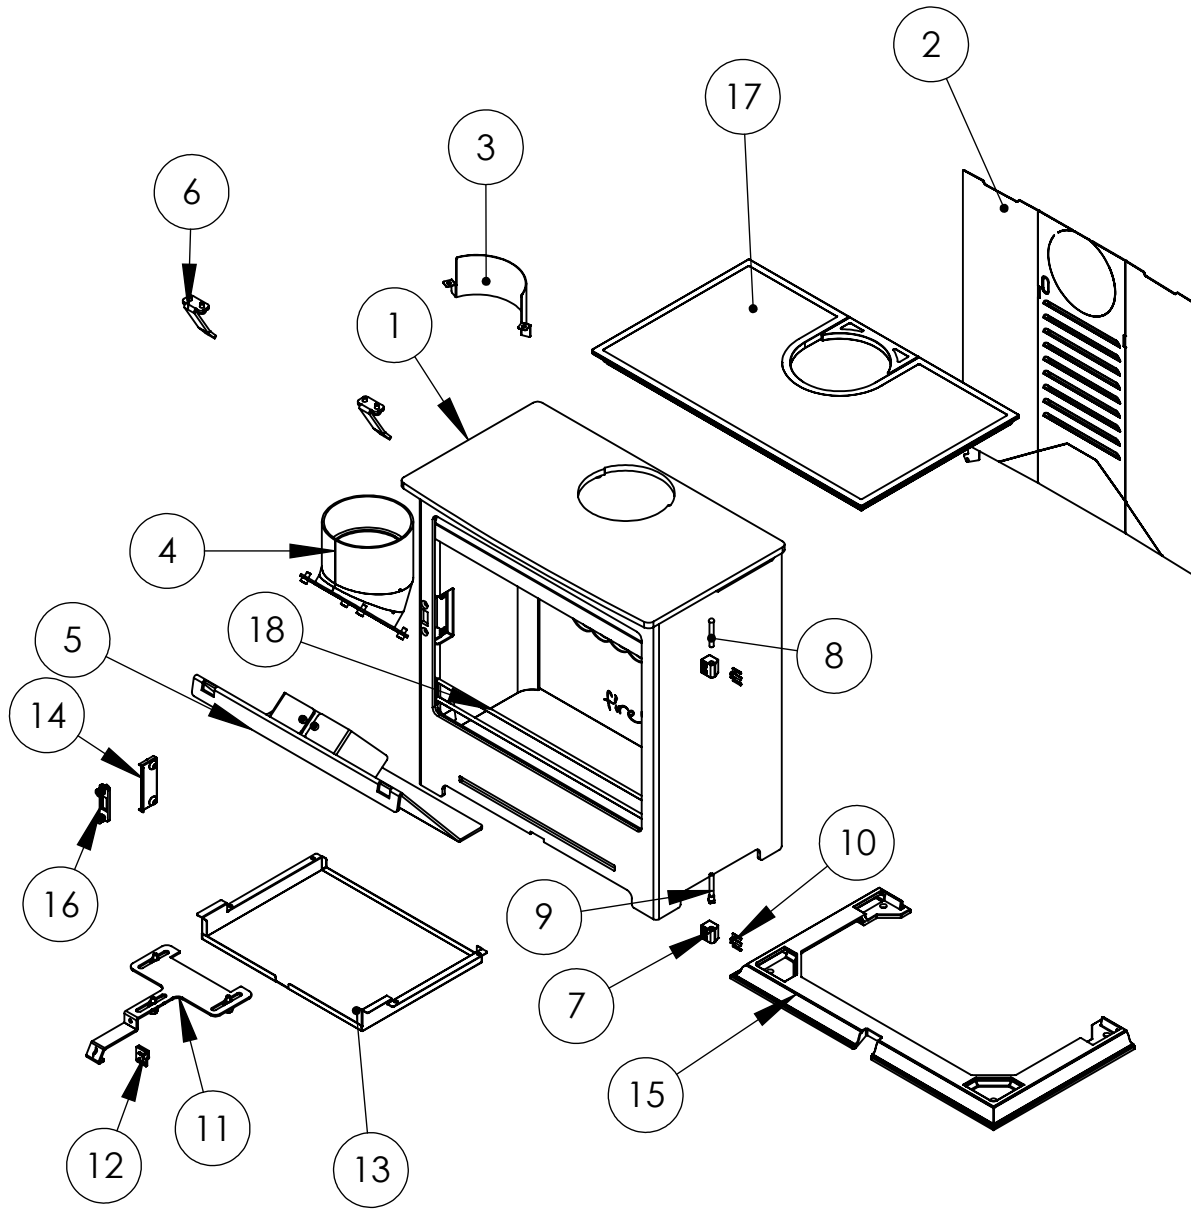

Woodtec Style

ITEM NO.	Description	WT5S	WT5W	QTY.
1	FireBox Assembly			1
2	Rear Panel	8471	8472	1
3	Flue Spigot Heat Shield	8602	8602	1
4	Flue Spigot	PSP-0009	PSP-0009	1
5	Baffle Plate	7783	7784	1
6	Baffle Support	7786	7786	2
7	Body Hinge	7800	7800	2
8	Top Hinge Pin	7801	7801	1
9	Bottom Hinge Pin	7802	7802	1
10	Hinge Shim Plate	7803	7803	4
11	Air Control Slider	7791	7791	1
12	DEFRA Air Limiter	7793	7794	1
13	Outside Air Box	7812	7800	1
14	Door Latch Cover Plate			1
15	Woodtec Cast Base	9038	9041	1
16	Door Latch Striker Plate			1
17	Woodtec Cast Top	9037	9040	1
18	Woodtec Fuel Retainer	8355	8356	1